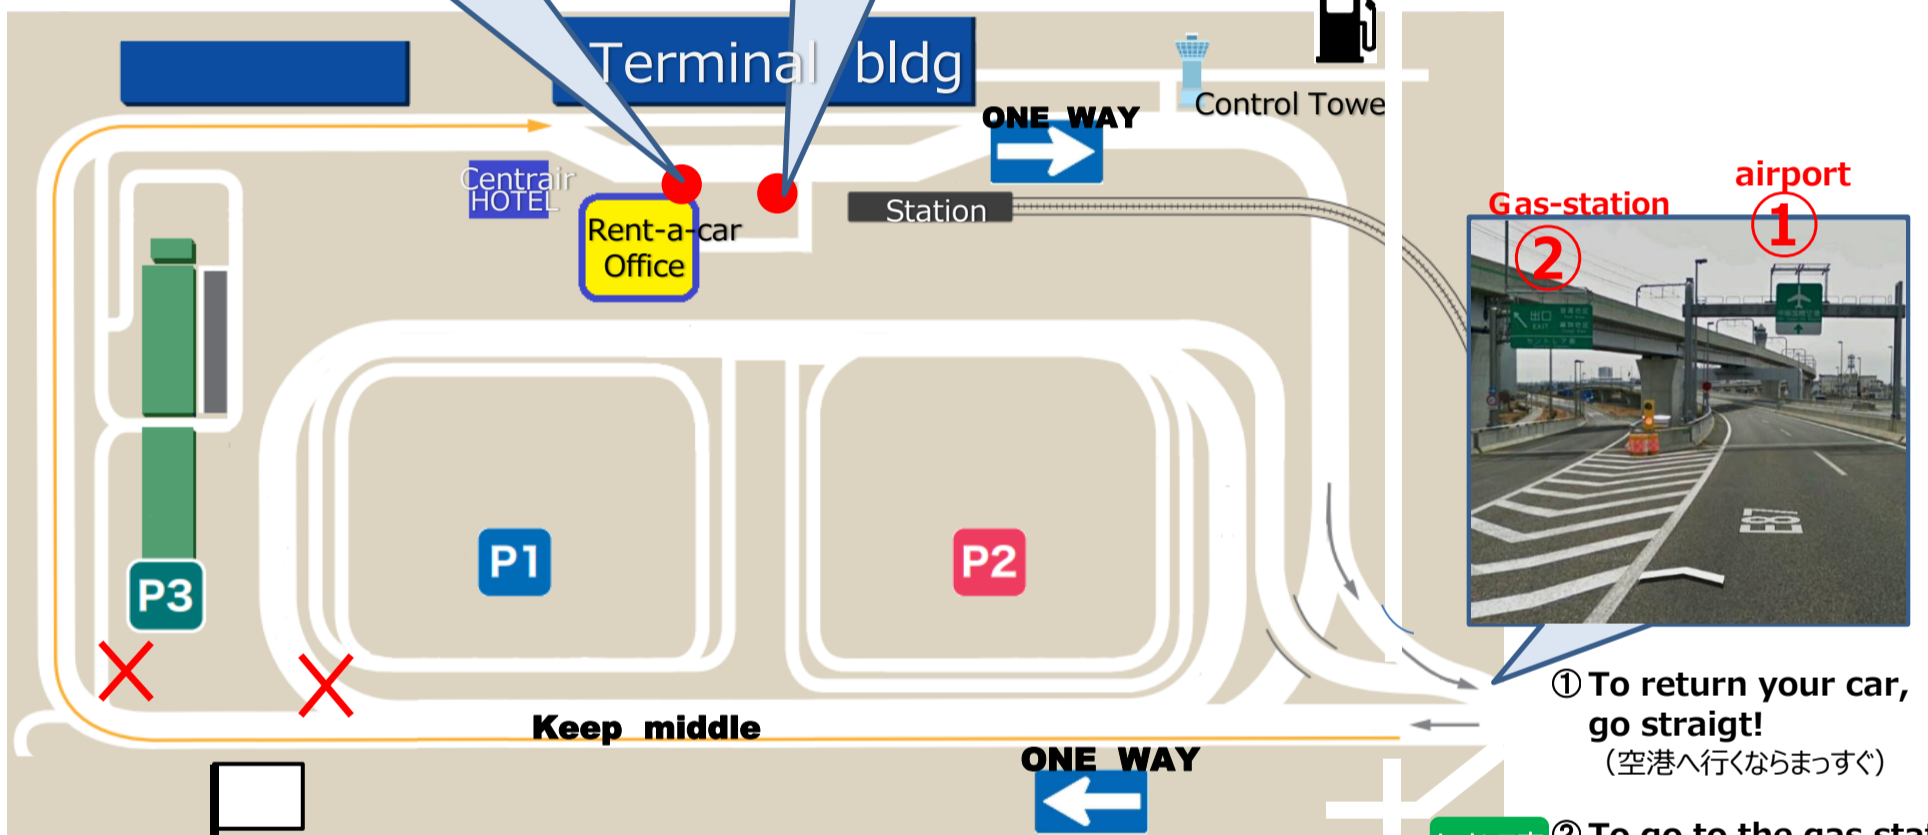

Information for returning a car

= 返却方法のご案内 =

You will see rent-a-car office on the right side.
(レンタカー店舗が右側に見えてきます)

Turn right at the board, and enter to parking area.
(看板のところを、右に入ると駐車場です)

Gas/petrol Station
9:00~17:30
TEL) 0569-38-8181

① To return your car, go straight!
(空港へ行くならまっすぐ)

② To go to the gas station, Get off at central east. and turn right.
(ガソリンスタンドへ行くならセントレア東で降りて!)

Follow the sign "Drop OFF"

Keep middle

Please show us the gasline receipt.
(the last one)